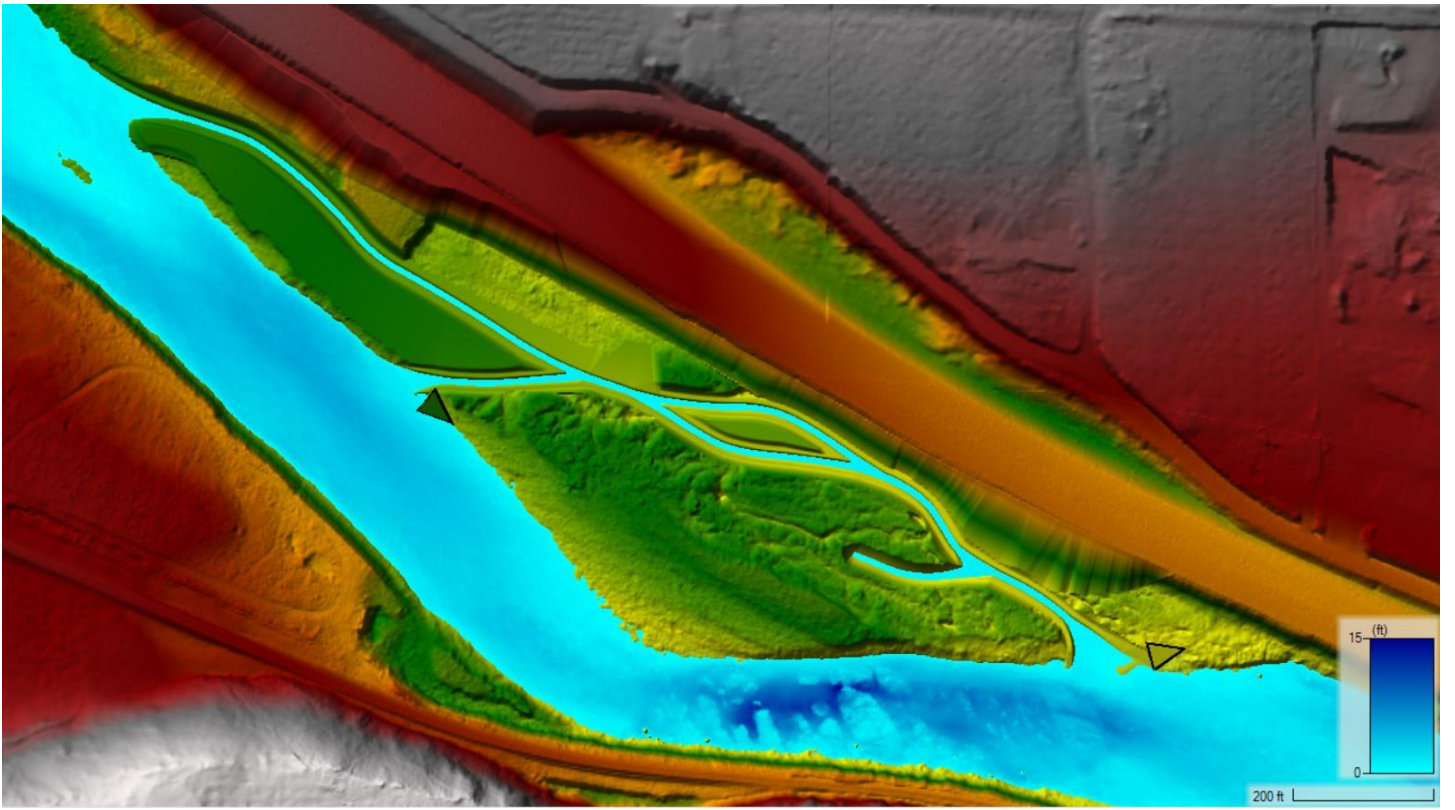

Depth PC 1.5yr 15440cfs

Depth PC 25% 4150cfs

Depth PC Shutoff 1810cfs