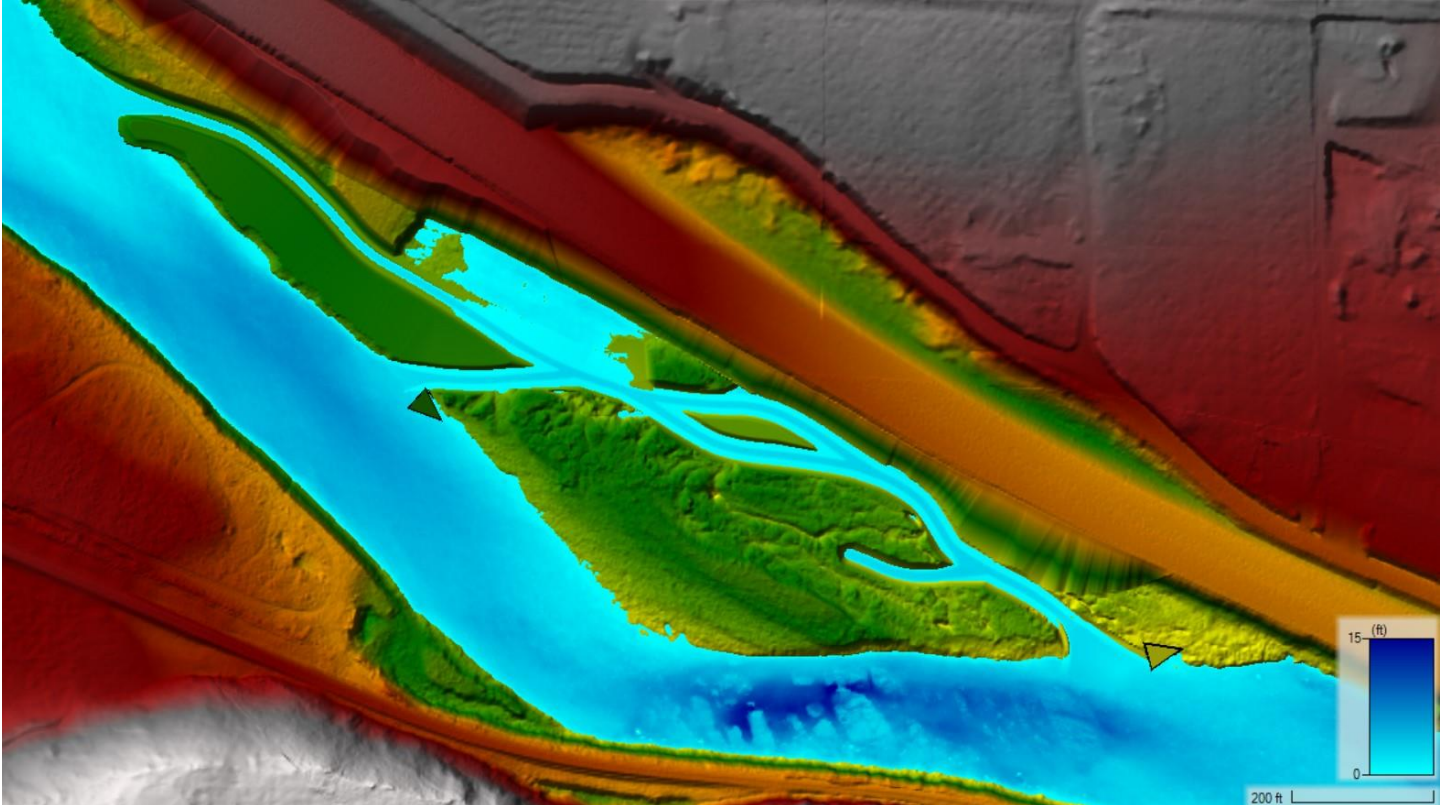

Depth PC 1.5yr 15440cfs

Depth PC 25% 4150cfs

Depth PC Shutoff 1810cfs